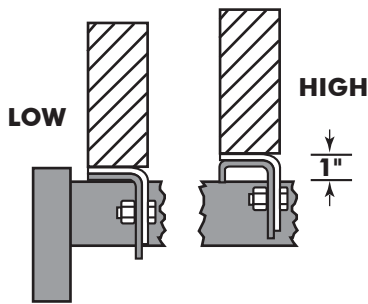

Torsion Axle Options

Bracket Mounting

Bracket Orientation

Bracket Profile

Overhang

Overhang = Hub Face - Outside Bracket

Start Angle

Start Angle (unloaded)

Information

Hubs and Axles

Brake Assemblies

Suspensions & Fasteners

Tires & Wheels

Couplers, Jacks & Winches

Hitches & Towing Accessories

Body Components