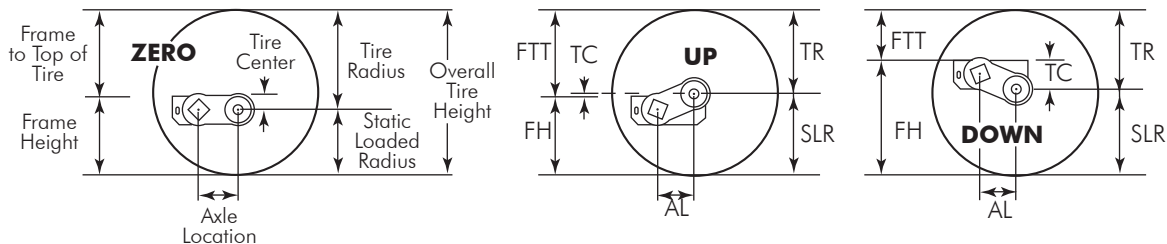

Torsion Axle Options

Bracket Mounting

Bracket Orientation

Bracket Profile

Overhang

Overhang = Hub Face - Outside Bracket

Start Angle

Start Angle (unloaded)