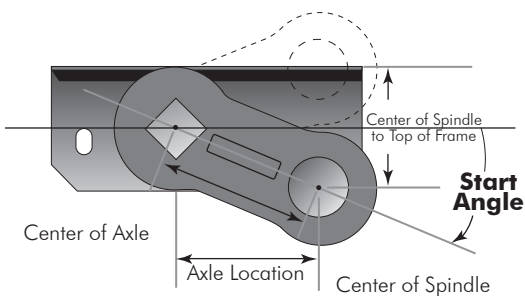

Torsion Axle Options

Bracket Mounting

Bracket Orientation

Bracket Profile

Overhang

Overhang = Hub Face - Outside Bracket

Start Angle

Start Angle (unloaded)