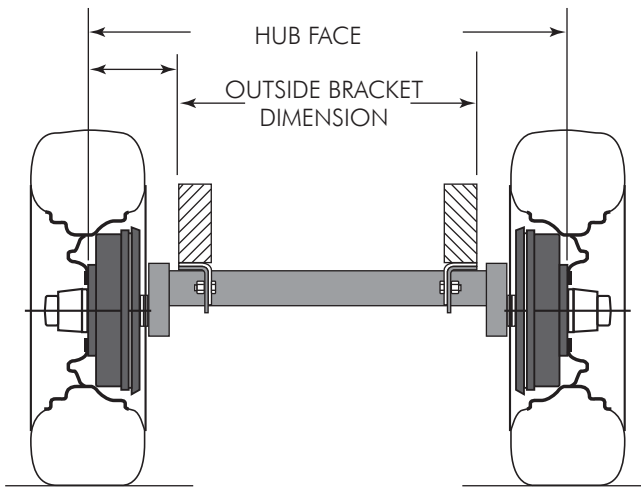

Torsion Axle Options

Bracket Mounting

Bracket Orientation

Bracket Profile

Overhang

Overhang = Hub Face - Outside Bracket

Start Angle

Start Angle (unloaded)