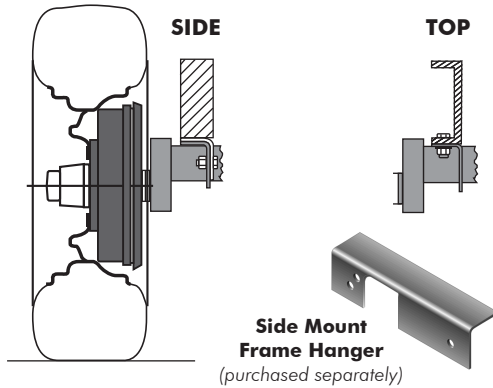

Torsion Axle Options

Bracket Mounting

Bracket Orientation

Bracket Profile

Overhang

Overhang = Hub Face - Outside Bracket

Start Angle

Start Angle (unloaded)