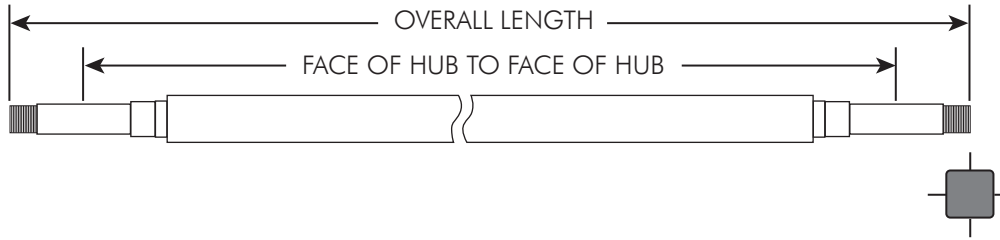

Boat  
Trailer Parts

Lights &  
Electrical

Locks &  
Cargo Control

Brake  
Actuating  
Systems

Switches

**1 1/2" Solid Bar 2,000# Axle BT-8 Spindle**

Part #	Spindle Size	Over-All Length	Hub Face
96260	1" Straight	60"	55"
96263	1" Straight	63"	58"
96265	1" Straight	65"	60"
96268	1" Straight	68"	63"
96270	1" Straight	70"	65"
96273	1" Straight	73"	68"
96274	1" Straight	74"	69"
96276	1" Straight	76"	71"
96284	1" Straight	84"	79"

**1 1/2" Solid Bar 2,000# Axle BT-9 Spindle**

Part #	Spindle Size	Over-All Length	Hub Face
96363	1 1/8" Straight	63"	58"
96366	1 1/8" Straight	66"	61"
96370	1 1/8" Straight	70"	65"
96373	1 1/8" Straight	73"	68"
96376	1 1/8" Straight	76"	71"
96379	1 1/8" Straight	79"	74"
96382	1 1/8" Straight	82"	77"
96392	1 1/8" Straight	92"	87"

**1 3/4" Solid Bar 3,500# Axle 84 Spindle**

Part #	Spindle Size	Over-All Length	Hub Face
96473-84	1 3/8" - 1 1/16"	73"	68"
96476-84	1 3/8" - 1 1/16"	76"	71"
96479-84	1 3/8" - 1 1/16"	79"	74"
96481-84	1 3/8" - 1 1/16"	81"	76"
96487-84	1 3/8" - 1 1/16"	87"	82"
96490-84	1 3/8" - 1 1/16"	90"	85"
96492-84	1 3/8" - 1 1/16"	92"	87"
96402-84	1 3/8" - 1 1/16"	102"	97"

**Spring seats must be ordered separately or spring centers drilled into the solid bar axles**