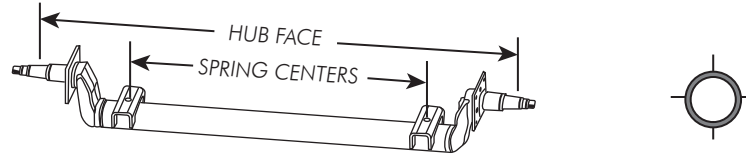

Boat
Trailer Parts

Lights &
Electrical

Locks &
Cargo Control

Brake
Actuating
Systems

Switches

2 3/8 " Round Tube 4" Drop 3,500# Axle #84 Spindle - 4 Bolt Flange

Part #	Spindle Size	Over-All Length	Hub Face	Spring Center
96676	1 3/8" - 1 1/16"	75 1/2"	71"	-
96681	1 3/8" - 1 1/16"	80 1/2"	76"	-
96684	1 3/8" - 1 1/16"	83 1/2"	79"	-
96689	1 3/8" - 1 1/16"	88 1/2"	84"	-
96692	1 3/8" - 1 1/16"	91 1/2"	87"	-
96694	1 3/8" - 1 1/16"	93 1/2"	89"	-
96695	1 3/8" - 1 1/16"	94 1/2"	90"	-
96697	1 3/8" - 1 1/16"	96 1/2"	92"	-
96699	1 3/8" - 1 1/16"	98 1/2"	94"	-
96601	1 3/8" - 1 1/16"	100 1/2"	96"	-

3" Round Tube 5,200 - 7,000# Axle #42 Spindle - 5 Bolt Flange

Part #	Spindle Size	Capacity	Over-All Length	Hub Face	Spring Center
96777	1 3/4" - 1 1/4"	6,000	77"	71"	-
52S7358	1 3/4" - 1 1/4"	5,200	79"	73"	58"
96781	1 3/4" - 1 1/4"	6,000	81"	75"	-
96786	1 3/4" - 1 1/4"	6,000	86"	80"	-
96789	1 3/4" - 1 1/4"	6,000	89"	83"	-
70S8772EZ	1 3/4" - 1 1/4"	7,000	93"	87"	72"
96793	1 3/4" - 1 1/4"	6,000	93"	87"	-
96795	1 3/4" - 1 1/4"	6,000	95"	89"	-
70S8974	1 3/4" - 1 1/4"	7,000	95"	89"	74"
96797	1 3/4" - 1 1/4"	6,000	97"	91"	-
96701	1 3/4" - 1 1/4"	6,000	101"	95"	-
70S9580	1 3/4" - 1 1/4"	7,000	101"	95"	80"