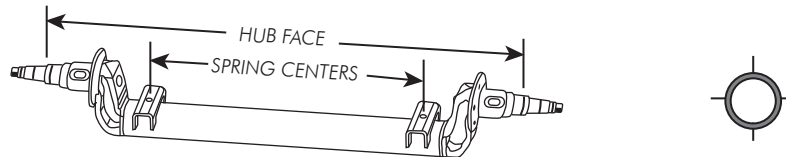

Boat
Trailer Parts

Lights &
Electrical

Locks &
Cargo Control

Brake
Actuating
Systems

Switches

2 3/8 " Round Tube 4" Drop 3,500# Axle #84 Spindle - 4 Bolt Flange

Part #	Spindle Size	Over-All Length	Hub Face	Spring Center
96676	1 3/8" - 1 1/16"	75 1/2"	71"	-
96681	1 3/8" - 1 1/16"	80 1/2"	76"	-
96684	1 3/8" - 1 1/16"	83 1/2"	79"	-
96689	1 3/8" - 1 1/16"	88 1/2"	84"	-
96692	1 3/8" - 1 1/16"	91 1/2"	87"	-
96694	1 3/8" - 1 1/16"	93 1/2"	89"	-
96695	1 3/8" - 1 1/16"	94 1/2"	90"	-
96697	1 3/8" - 1 1/16"	96 1/2"	92"	-
96699	1 3/8" - 1 1/16"	98 1/2"	94"	-
96601	1 3/8" - 1 1/16"	100 1/2"	96"	-

3" Round Tube 5,200 - 7,000# Axle #42 Spindle - 5 Bolt Flange

Part #	Spindle Size	Capacity	Over-All Length	Hub Face	Spring Center
96777	1 3/4" - 1 1/4"	6,000	77"	71"	-
52S7358	1 3/4" - 1 1/4"	5,200	79"	73"	58"
96781	1 3/4" - 1 1/4"	6,000	81"	75"	-
96786	1 3/4" - 1 1/4"	6,000	86"	80"	-
96789	1 3/4" - 1 1/4"	6,000	89"	83"	-
70S8772EZ	1 3/4" - 1 1/4"	7,000	93"	87"	72"
96793	1 3/4" - 1 1/4"	6,000	93"	87"	-
96795	1 3/4" - 1 1/4"	6,000	95"	89"	-
70S8974	1 3/4" - 1 1/4"	7,000	95"	89"	74"
96797	1 3/4" - 1 1/4"	6,000	97"	91"	-
96701	1 3/4" - 1 1/4"	6,000	101"	95"	-
70S9580	1 3/4" - 1 1/4"	7,000	101"	95"	80"