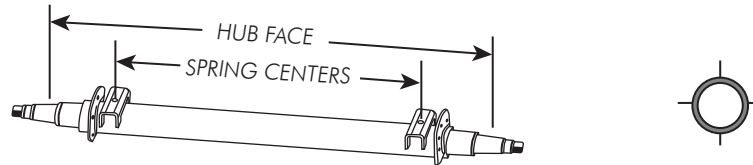

Boat
Trailer Parts

Lights &
Electrical

Locks &
Cargo Control

Brake
Actuating
Systems

Switches

2 3/8 " Round Tube 4" Drop 3,500# Axle #84 Spindle - 4 Bolt Flange

Part #	Spindle Size	Over-All Length	Hub Face	Spring Center
96676	1 3/8" - 1 1/16"	75 1/2"	71"	-
96681	1 3/8" - 1 1/16"	80 1/2"	76"	-
96684	1 3/8" - 1 1/16"	83 1/2"	79"	-
96689	1 3/8" - 1 1/16"	88 1/2"	84"	-
96692	1 3/8" - 1 1/16"	91 1/2"	87"	-
96694	1 3/8" - 1 1/16"	93 1/2"	89"	-
96695	1 3/8" - 1 1/16"	94 1/2"	90"	-
96697	1 3/8" - 1 1/16"	96 1/2"	92"	-
96699	1 3/8" - 1 1/16"	98 1/2"	94"	-
96601	1 3/8" - 1 1/16"	100 1/2"	96"	-

3" Round Tube 5,200 - 7,000# Axle #42 Spindle - 5 Bolt Flange

Part #	Spindle Size	Capacity	Over-All Length	Hub Face	Spring Center
96777	1 3/4" - 1 1/4"	6,000	77"	71"	-
52S7358	1 3/4" - 1 1/4"	5,200	79"	73"	58"
96781	1 3/4" - 1 1/4"	6,000	81"	75"	-
96786	1 3/4" - 1 1/4"	6,000	86"	80"	-
96789	1 3/4" - 1 1/4"	6,000	89"	83"	-
70S8772EZ	1 3/4" - 1 1/4"	7,000	93"	87"	72"
96793	1 3/4" - 1 1/4"	6,000	93"	87"	-
96795	1 3/4" - 1 1/4"	6,000	95"	89"	-
70S8974	1 3/4" - 1 1/4"	7,000	95"	89"	74"
96797	1 3/4" - 1 1/4"	6,000	97"	91"	-
96701	1 3/4" - 1 1/4"	6,000	101"	95"	-
70S9580	1 3/4" - 1 1/4"	7,000	101"	95"	80"