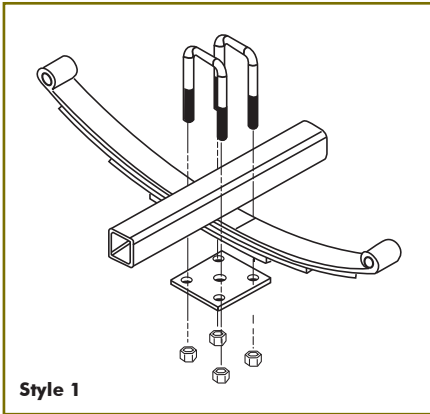

Style 2

Information

Hubs and Axles

Brake Assemblies

Suspensions & Fasteners

Tires & Wheels

Couplers, Jacks & Winches

Hitches & Towing Accessories

Body Components

Boat Trailer Parts

Lights & Electrical

Cargo Control

Brake Actuating Systems

Switches

Style 1