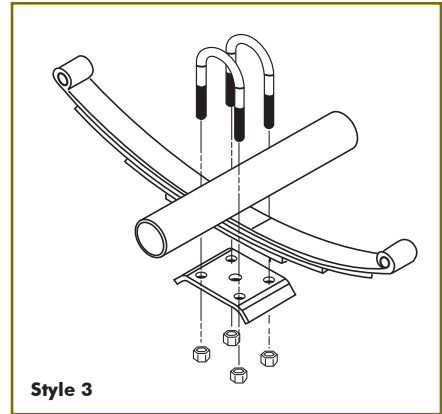

Style 3

Style 1 & 3 ~ U-bolt sets for one spring contain (2) U-bolts, (1) Plate and (4) Nuts

Style 2 ~ U-bolt sets for one spring contain (1) U-bolt, (1) Plate and (2) Nuts

Style 1 & 3 ~ U-bolt sets for two springs contain (4) U-bolts, (2) Plates and (8) Nuts

Style 2 ~ U-bolt sets for two springs contain (2) U-bolts, (2) Plates and (4) Nuts

U-Bolt Sets Square Axle

Part #	Attaches		Axle Diameter	Spring Width	U Bolt Size	U Bolt	Tie Plate	Nut	Style
	1-Spring	2-Springs							
97008		97008-2	1 1/4" - 1 1/2"	1 3/4"	3/8 x 1 5/8 x 3"	7160	14025	4116	1
97009		97009-2	1 1/4" - 1 1/2"	1 3/4"	3/8 x 1 5/8 x 4"	7161	14025	4116	1
97035		97035-2	1 3/4"	1 3/4"	1/2 x 1 7/8 x 4 1/2"	9145	14036	4120	1
97073		97073-2	1 1/2" - 1 3/4"	1 3/4"	1/2 x 3 1/8 x 3 5/8"	9163	14342	4120	2
97074		97074-2	1 1/2" - 1 3/4"	1 3/4"	1/2 x 3 1/8 x 4"	9164	14342	4120	2
97075		97075-2	1 1/2" - 1 3/4"	1 3/4"	1/2 x 3 1/8 x 5"	9165	14342	4120	2
97039		97039-2	2"	1 3/4"	1/2 x 2 1/8 x 3 1/2"	9153	14229	4120	1
97040		97040-2	2"	1 3/4"	1/2 x 2 1/8 x 4"	9154	14229	4120	1
97045		97045-2	2"	1 3/4"	1/2 x 2 1/8 x 4 1/2"	9155	14229	4120	1
97050		97050-2	2"	1 3/4"	1/2 x 2 1/8 x 5"	9156	14229	4120	1
97055		97055-2	2"	1 3/4"	1/2 x 2 1/8 x 5 1/2"	9158	14229	4120	1
97060		97060-2	2"	1 3/4"	1/2 x 2 1/8 x 6"	9157	14229	4120	1

Round Axle

Part #	Attaches		Axle Diameter	Spring Width	U Bolt Size	U Bolt	Tie Plate	Nut	Style
	1-Spring	2-Springs							
97105		97105-2	1 3/4"	1 3/4"	3/8 x 1 7/8 x 3"	7104	14027	4116	3
97106		97106-2	1 3/4"	1 3/4"	3/8 x 1 7/8 x 4"	7105	14027	4116	3
97111		97111-2	1 3/4"	1 3/4"	1/2 x 1 7/8 x 4 1/4"	9123	14036	4120	3
97112		97112-2	2 3/8"	1 3/4"	1/2 x 2 1/2 x 5 1/2"	9127	14525	4120	3
97112-SO		97112-SO-2	2 3/8"	1 3/4"	1/2 x 2 1/2 x 5 1/2"	9127-SO	14525	3909-Nut 4119-Lockwasher	3
97113		97113-2	2 3/8"	1 3/4"	1/2 x 2 1/2 x 6 1/2"	9129	14525	4120	3
97117		97117-2	3"	1 3/4"	1/2 x 3 1/8 x 5"	9136	14342	4120	2
97123		97123-2	3"	1 3/4"	1/2 x 3 1/8 x 5"	9136	14595	4120	3
97124		97124-2	3"	1 3/4"	1/2 x 3 1/8 x 7"	9139	14595	4120	3
97125		97125-2	3"	1 3/4"	1/2 x 3 1/8 x 6 1/2"	9138	14595	4121	3
97126		97126-2	3"	2"	9/16 x 3 1/8 x 7 1/2"	9187	14597	4123	3
97128		97128-2	3"	2"	1/2 x 3 1/8 x 7"	9139	14597	3909-Nut 4119-Lockwasher	3
97127		97127-2	3 1/2"	2"	9/16 x 3 5/8 x 7 7/8"	111065	112037	4123-TL	3