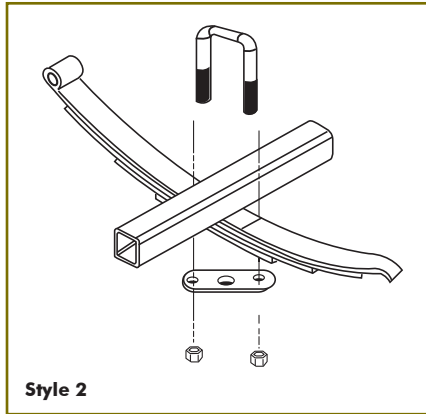

Boat Trailer Parts

Lights & Electrical

Cargo Control

Brake Actuating Systems

Switches

Style 1

Style 2

Style 3

Style 1 & 3 ~ U-bolt sets for one spring contain (2) U-bolts, (1) Plate and (4) Nuts

Style 2 ~ U-bolt sets for one spring contain (1) U-bolt, (1) Plate and (2) Nuts

Style 1 & 3 ~ U-bolt sets for two springs contain (4) U-bolts, (2) Plates and (8) Nuts

Style 2 ~ U-bolt sets for two springs contain (2) U-bolts, (2) Plates and (4) Nuts

U-Bolt Sets Square Axle

Part #	Attaches		Axle Diameter	Spring Width	U Bolt Size	U Bolt	Tie Plate	Nut	Style
	1-Spring	2-Springs							
97008		97008-2	1 1/4" - 1 1/2"	1 3/4"	3/8 x 1 5/8 x 3"	7160	14025	4116	1
97009		97009-2	1 1/4" - 1 1/2"	1 3/4"	3/8 x 1 5/8 x 4"	7161	14025	4116	1
97035		97035-2	1 3/4"	1 3/4"	1/2 x 1 7/8 x 4 1/2"	9145	14036	4120	1
97073		97073-2	1 1/2" - 1 3/4"	1 3/4"	1/2 x 3 1/8 x 3 5/8"	9163	14342	4120	2
97074		97074-2	1 1/2" - 1 3/4"	1 3/4"	1/2 x 3 1/8 x 4"	9164	14342	4120	2
97075		97075-2	1 1/2" - 1 3/4"	1 3/4"	1/2 x 3 1/8 x 5"	9165	14342	4120	2
97039		97039-2	2"	1 3/4"	1/2 x 2 1/8 x 3 1/2"	9153	14229	4120	1
97040		97040-2	2"	1 3/4"	1/2 x 2 1/8 x 4"	9154	14229	4120	1
97045		97045-2	2"	1 3/4"	1/2 x 2 1/8 x 4 1/2"	9155	14229	4120	1
97050		97050-2	2"	1 3/4"	1/2 x 2 1/8 x 5"	9156	14229	4120	1
97055		97055-2	2"	1 3/4"	1/2 x 2 1/8 x 5 1/2"	9158	14229	4120	1
97060		97060-2	2"	1 3/4"	1/2 x 2 1/8 x 6"	9157	14229	4120	1