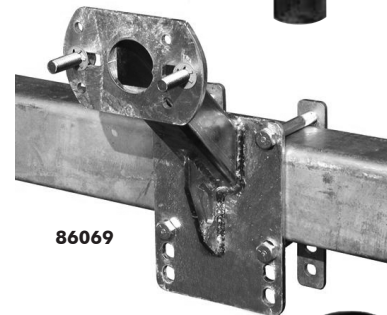

Spare Tire Carriers (U-Bolt Style)

| Part # | Description |
|--------|--|
| 2503 | 1/2" Zinc plated u-bolt with nuts, fits up to a 3" tongue for 4 or 5 hole rims will fit 8" through 15" wheels. |
| 2504 | SAME AS ABOVE except it comes with brackets and padlock for extra security. |
| 9170 | 1/2 - 20 x 3 5/8 x 12" u-bolt. Fits 4, 5 and 8 bolt wheels. (Nuts sold separately) |

Spare Tire Carriers (Side Mount, Bolt-On)

| Part # | Description |
|--------|--|
| 2511 | Hot-dipped galvanized, side mount tire carrier fits up to 3 & 4" frame and gives a 4 1/2" offset from frame ALL mounting hardware included. Fits 4 or 5 hole wheels. |

| Part # | Description |
|--------|---|
| 2510 | Hot-dipped galvanized for lasting protection. Fits all trailer frames up to 3" wide by 4" high. Heavy-duty steel tubing. 4, 5 or 6 hole wheels. |

| Part # | Description |
|--------|--|
| 86069 | Adjustable bolt circle fits both 4 and 5 lug wheels. Fits all trailer frames up to 6" high. Heavy duty welded steel construction. Hot Dipped Galvanized. |

Spare Hub & Tire Carrier

| Part # | Description |
|--------|--|
| 2500 | Includes 5 stud pre-greased hub (w/bearings); Heavy-duty steel carrier mounts both spare hub & spare tire; Fits all trailer frames up to 3" wide and 4" high; Security holes for optional cable & lock. 5 - 4.5" bolt pattern. |