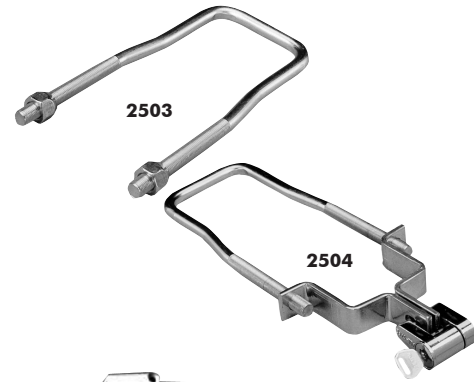

Spare Tire Carriers (U-Bolt Style)

| Part # | Description |
|--------|--|
| 2503 | 1/2" Zinc plated u-bolt with nuts, fits up to a 3" tongue for 4 or 5 hole rims will fit 8" through 15" wheels. |
| 2504 | SAME AS ABOVE except it comes with brackets and padlock for extra security. |
| 9170 | 1/2 - 20 x 3 5/8 x 12" u-bolt. Fits 4, 5 and 8 bolt wheels. (Nuts sold separately) |

Spare Tire Carriers (Side Mount, Bolt-On)

| Part # | Description |
|--------|--|
| 2511 | Hot-dipped galvanized, side mount tire carrier fits up to 3 & 4" frame and gives a 4 1/2" offset from frame ALL mounting hardware included. Fits 4 or 5 hole wheels. |

| Part # | Description |
|--------|---|
| 2510 | Hot-dipped galvanized for lasting protection. Fits all trailer frames up to 3" wide by 4" high. Heavy-duty steel tubing. 4, 5 or 6 hole wheels. |

| Part # | Description |
|--------|--|
| 86069 | Adjustable bolt circle fits both 4 and 5 lug wheels. Fits all trailer frames up to 6" high. Heavy duty welded steel construction. Hot Dipped Galvanized. |

Spare Hub & Tire Carrier

| Part # | Description |
|--------|--|
| 2500 | Includes 5 stud pre-greased hub (w/bearings); Heavy-duty steel carrier mounts both spare hub & spare tire; Fits all trailer frames up to 3" wide and 4" high; Security holes for optional cable & lock. 5 - 4.5" bolt pattern. |