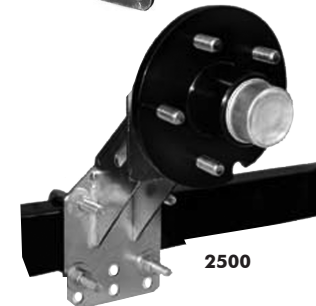

Spare Tire Carriers (U-Bolt Style)

| Part # | Description |
|--------|--|
| 2503 | 1/2" Zinc plated u-bolt with nuts, fits up to a 3" tongue for 4 or 5 hole rims will fit 8" through 15" wheels. |
| 2504 | SAME AS ABOVE except it comes with brackets and padlock for extra security. |
| 9170 | 1/2 - 20 x 3 5/8 x 12" u-bolt. Fits 4, 5 and 8 bolt wheels. (Nuts sold separately) |

Spare Tire Carriers (Side Mount, Bolt-On)

| Part # | Description |
|--------|--|
| 2511 | Hot-dipped galvanized, side mount tire carrier fits up to 3 & 4" frame and gives a 4 1/2" offset from frame ALL mounting hardware included. Fits 4 or 5 hole wheels. |

| Part # | Description |
|--------|---|
| 2510 | Hot-dipped galvanized for lasting protection. Fits all trailer frames up to 3" wide by 4" high. Heavy-duty steel tubing. 4, 5 or 6 hole wheels. |

| Part # | Description |
|--------|--|
| 86069 | Adjustable bolt circle fits both 4 and 5 lug wheels. Fits all trailer frames up to 6" high. Heavy duty welded steel construction. Hot Dipped Galvanized. |

Spare Hub & Tire Carrier

| Part # | Description |
|--------|--|
| 2500 | Includes 5 stud pre-greased hub (w/bearings); Heavy-duty steel carrier mounts both spare hub & spare tire; Fits all trailer frames up to 3" wide and 4" high; Security holes for optional cable & lock. 5 - 4.5" bolt pattern. |