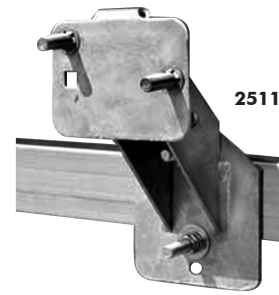

Spare Tire Carriers (U-Bolt Style)

| Part # | Description |
|--------|--|
| 2503 | 1/2" Zinc plated u-bolt with nuts, fits up to a 3" tongue for 4 or 5 hole rims will fit 8" through 15" wheels. |
| 2504 | SAME AS ABOVE except it comes with brackets and padlock for extra security. |
| 9170 | 1/2 - 20 x 3 5/8 x 12" u-bolt. Fits 4, 5 and 8 bolt wheels. (Nuts sold separately) |

Spare Tire Carriers (Side Mount, Bolt-On)

| Part # | Description |
|--------|--|
| 2511 | Hot-dipped galvanized, side mount tire carrier fits up to 3 & 4" frame and gives a 4 1/2" offset from frame ALL mounting hardware included. Fits 4 or 5 hole wheels. |

| Part # | Description |
|--------|---|
| 2510 | Hot-dipped galvanized for lasting protection. Fits all trailer frames up to 3" wide by 4" high. Heavy-duty steel tubing. 4, 5 or 6 hole wheels. |

| Part # | Description |
|--------|--|
| 86069 | Adjustable bolt circle fits both 4 and 5 lug wheels. Fits all trailer frames up to 6" high. Heavy duty welded steel construction. Hot Dipped Galvanized. |

Spare Hub & Tire Carrier

| Part # | Description |
|--------|--|
| 2500 | Includes 5 stud pre-greased hub (w/bearings); Heavy-duty steel carrier mounts both spare hub & spare tire; Fits all trailer frames up to 3" wide and 4" high; Security holes for optional cable & lock. 5 - 4.5" bolt pattern. |