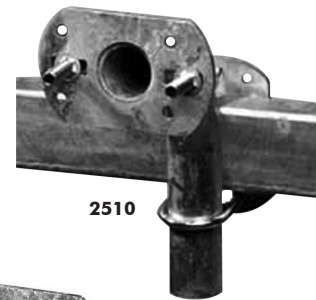

Spare Tire Carriers (U-Bolt Style)

| Part # | Description |
|--------|--|
| 2503 | 1/2" Zinc plated u-bolt with nuts, fits up to a 3" tongue for 4 or 5 hole rims will fit 8" through 15" wheels. |
| 2504 | SAME AS ABOVE except it comes with brackets and padlock for extra security. |
| 9170 | 1/2 - 20 x 3 5/8 x 12" u-bolt. Fits 4, 5 and 8 bolt wheels. (Nuts sold separately) |

Spare Tire Carriers (Side Mount, Bolt-On)

| Part # | Description |
|--------|--|
| 2511 | Hot-dipped galvanized, side mount tire carrier fits up to 3 & 4" frame and gives a 4 1/2" offset from frame ALL mounting hardware included. Fits 4 or 5 hole wheels. |

| Part # | Description |
|--------|---|
| 2510 | Hot-dipped galvanized for lasting protection. Fits all trailer frames up to 3" wide by 4" high. Heavy-duty steel tubing. 4, 5 or 6 hole wheels. |

| Part # | Description |
|--------|--|
| 86069 | Adjustable bolt circle fits both 4 and 5 lug wheels. Fits all trailer frames up to 6" high. Heavy duty welded steel construction. Hot Dipped Galvanized. |

Spare Hub & Tire Carrier

| Part # | Description |
|--------|--|
| 2500 | Includes 5 stud pre-greased hub (w/bearings); Heavy-duty steel carrier mounts both spare hub & spare tire; Fits all trailer frames up to 3" wide and 4" high; Security holes for optional cable & lock. 5 - 4.5" bolt pattern. |