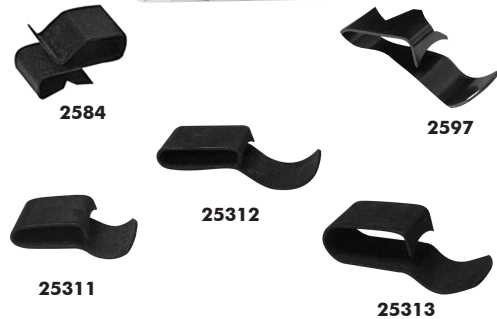

Terminal Assortment (360 pcs)

Part #	Description
TA360	Professional quality terminal. Popular sizes fit a variety of applications. Sectioned plastic storage. Terminal Assortment contains: <ul style="list-style-type: none"> • Storage Tray • All Purpose • Spade Terminals • Male & Female Push-On Terminals • Bullet Connectors • Ring Terminals • Butt Connectors • Solderless

Terminal Store House (1012 pcs)

Part #	Description
TSH1012	Cabinet with 25 plastic trays and labels; Size: 10.5" (L) x 6.75" (H) x 4" (W) Contains a complete assortment of: <ul style="list-style-type: none"> • Insulated Connectors with PVC Sleeves • Color Coded Insulated Ring • Insulated Female Disconnects • Insulated Male Disconnects • Butt Connectors • Close End Connects • Non-insulated Spade Terminals • Cable Ties & Alligator Clips

ATO/ATC Fuse Assortment (120 pcs)

Part #	Description
CFA120	Convenient resealable plastic case contains: <ul style="list-style-type: none"> • 20 pcs - 5 amp • 20 pcs - 15 amp • 20 pcs - 25 amp • 20 pcs - 10 amp • 20 pcs - 20 amp • 20 pcs - 30 amp

Frame Clips

Part #	Description	Quantity
2584	Galvanized Clip	Each
2584-100	Galvanized Clip	100 pcs
2597	Heavy-duty Zinc	Each
2597-100	Heavy-duty Zinc	100 pcs
25311	Small Clip - Black	Each
25312	Medium Clip - Black	Each
25313	Large Clip - Black	Each