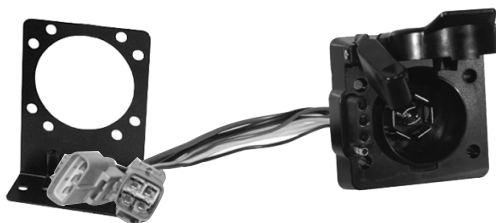

Part #43385

- 7 RV Blade to 4-Wire Flat Towing • Fits Standard 7 RV Blade Bracket

Toyota / Lexus Multi-Tow®

Tundra	2003-07	4-Runner	2004-09
Sequoia	2006-08	GX470	2004-09