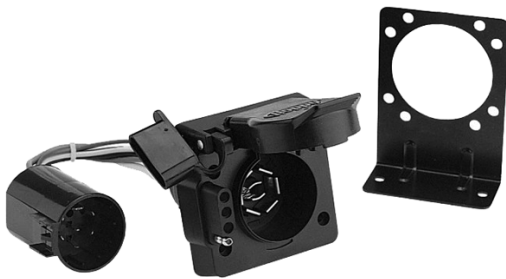

These kits provide a 4-wire flat connector for your trailer. Optional "pre-wired" 4-wire flat to 6-way round and 4-wire flat to 7-way RV blade round extension adapters to custom install the vehicle side wiring to most trailer combinations. Multi-Tow® Connectors give you the ability to tow trailers with different wiring connectors from the same vehicle connector. These connectors simply replace the 7-way connector that came with your vehicle.

Lights & Electrical

Locks & Cargo Control

Brake Actuating Systems

Switches

Part #40955

- 7 RV Blade to 4-Wire Flat Towing • Fits Standard 7 RV Blade Bracket

Ford / GM / Dodge Multi-Tow®

Ford / Lincoln / Mercury / Nissan / Infiniti / Kia / Audi