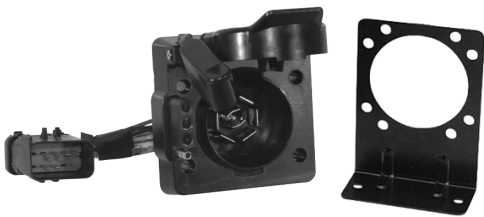

These kits provide a 4-wire flat connector for your trailer. Optional "pre-wired" 4-wire flat to 6-way round and 4-wire flat to 7-way RV blade round extension adapters to custom install the vehicle side wiring to most trailer combinations. Multi-Tow® Connectors give you the ability to tow trailers with different wiring connectors from the same vehicle connector. These connectors simply replace the 7-way connector that came with your vehicle.

Lights & Electrical

Locks & Cargo Control

Brake Actuating Systems

Switches

Part #40955

- 7 RV Blade to 4-Wire Flat Towing • Fits Standard 7 RV Blade Bracket

Ford / GM / Dodge Multi-Tow®

Ford / Lincoln / Mercury / Nissan / Infiniti / Kia / Audi

Chevy / GMC / Olds / Cadillac / Hummer / Buick / Isuzu / Saab

1500 Pickups	2003-09	Canyon	2008-09
2500/3500 Pickups	1999-09	Bravada	2002-04
Avalanche	2002-09	Escalade/EXT	2001-09
Tahoe	2000-09	H2/H2 SUT	2003-09
Trailblazer	2002-09	H3	2006-09
Suburban	2000-09	H3T	2009
Colorado	2008-09	Rainier	2004-07
Express Van	2003-09	Enclave	2008-09
Envoy	2000-09	Ascender	2004-08
Yukon/XL/Denali	2000-09	9-7X	2005-09
Acadia	2007-09		

Dodge / Chrysler / Jeep

Durango	2007-09	Ram 1500 Pickups	2009
Nitro	2007-09	Aspen	2007-09
Journey	2009	Liberty	2008-09

Part #42145

- 7 RV Blade to 4-Wire Flat Towing • Fits Standard 7 RV Blade Bracket

Dodge / Chrysler / Jeep / Mercedes / Mitsubishi Multi-Tow®