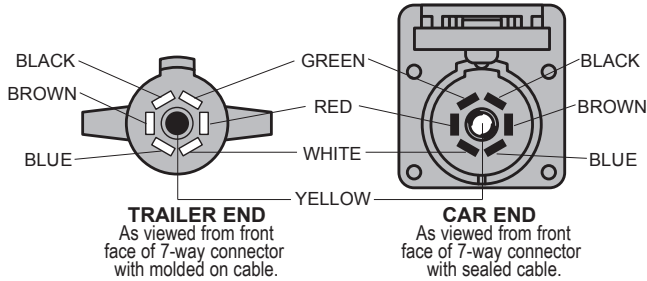

7-WAY CONNECTOR WIRING DIAGRAM

7-WAY MOLDED TRAILER/ SEALED CAR CONNECTOR & CABLE

7-WAY THERMO-PLASTIC/ METAL CONNECTOR

7 - WAY W I R I N G I N D E X

Wire Color & Gauge	Molded Trailer/Sealed Car Connector Terminal	Molded Trailer/Sealed Car Connector Terminal
White / 10 gauge	Common Ground	#1 Common Ground
Blue / 12 gauge	Electric Brake	#2 Electric Brake
Green / 14 gauge	Tail & License	#3 Tail & License
Black / 10 gauge	Battery Charge	#4 Battery Charge
Red / 14 gauge	Left Stop & Turn	#5 Left Stop & Turn
Brown / 14 gauge	Right Stop & Turn	#6 Right Stop & Turn
Yellow / 14 gauge	Center Auxiliary	#7 Center Auxiliary

6-WAY CONNECTOR WIRING DIAGRAM

6-WAY MOLDED TRAILER/ SEALED CAR CONNECTOR & CABLE

6-WAY ZINC DIE-CAST CONNECTOR

6 - WAY W I R I N G I N D E X

Wire Color & Gauge	Molded Trailer/Sealed Car Connector Terminal	Zinc Die-Cast Connector Terminal
White / 10/14 gauge	Common Ground	GD - Common Ground
Blue / 10/14 gauge	Electric Brake	S - Electric Brake
Green / 14 gauge	Right Stop & Turn	TM - Tail & License
Red / 10/14 gauge	Auxiliary	LT - Left Stop & Turn
Brown / 14 gauge	Tail & License	RT - Right Stop & Turn
Yellow / 14 gauge	Left Stop & Turn	A - Center Auxiliary