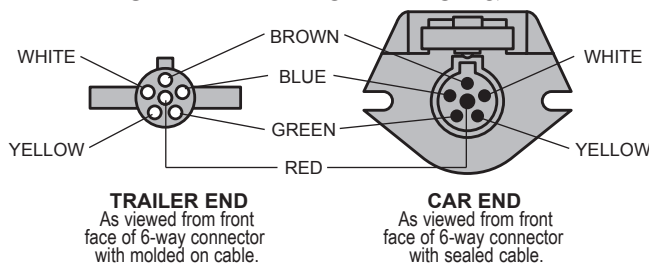

7-WAY CONNECTOR WIRING DIAGRAM

7-WAY MOLDED TRAILER/ SEALED CAR CONNECTOR & CABLE

7-WAY THERMO-PLASTIC/ METAL CONNECTOR

7 - WAY W I R I N G I N D E X

Wire Color & Gauge	Molded Trailer/Sealed Car Connector Terminal	Molded Trailer/Sealed Car Connector Terminal
White / 10 gauge	Common Ground	#1 Common Ground
Blue / 12 gauge	Electric Brake	#2 Electric Brake
Green / 14 gauge	Tail & License	#3 Tail & License
Black / 10 gauge	Battery Charge	#4 Battery Charge
Red / 14 gauge	Left Stop & Turn	#5 Left Stop & Turn
Brown / 14 gauge	Right Stop & Turn	#6 Right Stop & Turn
Yellow / 14 gauge	Center Auxiliary	#7 Center Auxiliary

6-WAY CONNECTOR WIRING DIAGRAM

6-WAY MOLDED TRAILER/ SEALED CAR CONNECTOR & CABLE

6-WAY ZINC DIE-CAST CONNECTOR

6 - WAY W I R I N G I N D E X

Wire Color & Gauge	Molded Trailer/Sealed Car Connector Terminal	Zinc Die-Cast Connector Terminal
White / 10/14 gauge	Common Ground	GD - Common Ground
Blue / 10/14 gauge	Electric Brake	S - Electric Brake
Green / 14 gauge	Right Stop & Turn	TM - Tail & License
Red / 10/14 gauge	Auxiliary	LT - Left Stop & Turn
Brown / 14 gauge	Tail & License	RT - Right Stop & Turn
Yellow / 14 gauge	Left Stop & Turn	A - Center Auxiliary