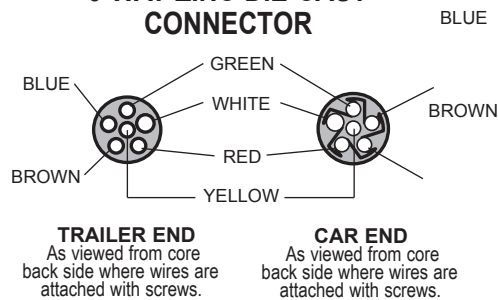

7-WAY CONNECTOR WIRING DIAGRAM

7-WAY MOLDED TRAILER/ SEALED CAR CONNECTOR & CABLE

7-WAY THERMO-PLASTIC/ METAL CONNECTOR

7 - WAY W I R I N G I N D E X

Wire Color & Gauge	Molded Trailer/Sealed Car Connector Terminal	Molded Trailer/Sealed Car Connector Terminal
White / 10 gauge	Common Ground	#1 Common Ground
Blue / 12 gauge	Electric Brake	#2 Electric Brake
Green / 14 gauge	Tail & License	#3 Tail & License
Black / 10 gauge	Battery Charge	#4 Battery Charge
Red / 14 gauge	Left Stop & Turn	#5 Left Stop & Turn
Brown / 14 gauge	Right Stop & Turn	#6 Right Stop & Turn
Yellow / 14 gauge	Center Auxiliary	#7 Center Auxiliary

6-WAY CONNECTOR WIRING DIAGRAM

6-WAY MOLDED TRAILER/ SEALED CAR CONNECTOR & CABLE

6-WAY ZINC DIE-CAST CONNECTOR

6 - WAY W I R I N G I N D E X

Wire Color & Gauge	Molded Trailer/Sealed Car Connector Terminal	Zinc Die-Cast Connector Terminal
White / 10/14 gauge	Common Ground	GD - Common Ground
Blue / 10/14 gauge	Electric Brake	S - Electric Brake
Green / 14 gauge	Right Stop & Turn	TM - Tail & License
Red / 10/14 gauge	Auxiliary	LT - Left Stop & Turn
Brown / 14 gauge	Tail & License	RT - Right Stop & Turn
Yellow / 14 gauge	Left Stop & Turn	A - Center Auxiliary