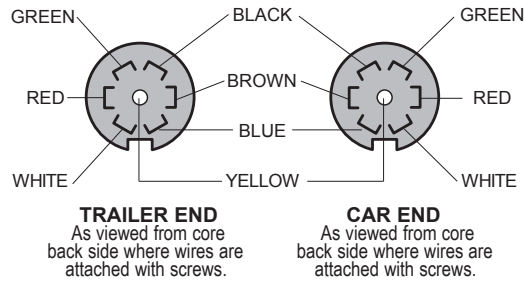

7-WAY CONNECTOR WIRING DIAGRAM

7-WAY MOLDED TRAILER/ SEALED CAR CONNECTOR & CABLE

7-WAY THERMO-PLASTIC/ METAL CONNECTOR

7 - WAY W I R I N G I N D E X

Wire Color & Gauge	Molded Trailer/Sealed Car Connector Terminal	Molded Trailer/Sealed Car Connector Terminal
White / 10 gauge	Common Ground	#1 Common Ground
Blue / 12 gauge	Electric Brake	#2 Electric Brake
Green / 14 gauge	Tail & License	#3 Tail & License
Black / 10 gauge	Battery Charge	#4 Battery Charge
Red / 14 gauge	Left Stop & Turn	#5 Left Stop & Turn
Brown / 14 gauge	Right Stop & Turn	#6 Right Stop & Turn
Yellow / 14 gauge	Center Auxiliary	#7 Center Auxiliary

6-WAY CONNECTOR WIRING DIAGRAM

6-WAY MOLDED TRAILER/ SEALED CAR CONNECTOR & CABLE

6-WAY ZINC DIE-CAST CONNECTOR

6 - WAY W I R I N G I N D E X

Wire Color & Gauge	Molded Trailer/Sealed Car Connector Terminal	Zinc Die-Cast Connector Terminal
White / 10/14 gauge	Common Ground	GD - Common Ground
Blue / 10/14 gauge	Electric Brake	S - Electric Brake
Green / 14 gauge	Right Stop & Turn	TM - Tail & License
Red / 10/14 gauge	Auxiliary	LT - Left Stop & Turn
Brown / 14 gauge	Tail & License	RT - Right Stop & Turn
Yellow / 14 gauge	Left Stop & Turn	A - Center Auxiliary