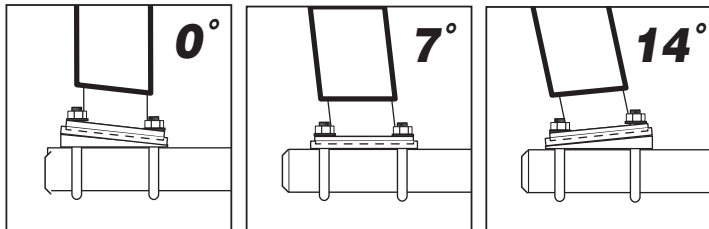

Hull Sav'r

22" Shock Absorbing Boat Guide Installation Instructions

Part #86104

No Wedge Damper

Parts List

#	Part #	Description	Qty
1	44023A	Side Guide 22"	2
2	10623	Lock Nut 3/8"	16
3	10502	Flat Washer 3/8"	16
4	48362	PVC Guide	2
5	48364	Damper Wedge	2
6	48363	End Cap Small 2x2	2
7	83073Z	U-Bolt 3/8 x 2.19 x 3.5	4
8	44049	Horizontal Side Guide	2
9	48365	Side Mount Damper	2
10	83074Z	U-Bolt for 3" Frames (3/8 x 3-3/16 x 3-3/4)	4
11	83075Z	U-Bolt for 4" Frames (3/8 x 4-3/16 x 3-3/4)	4
12	48360	U-Bolt Protectors	8