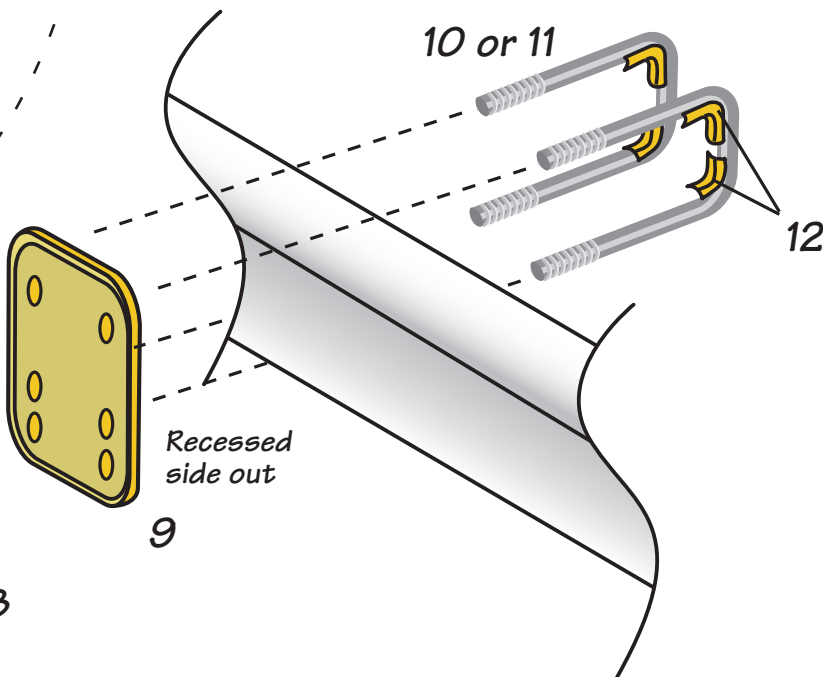

Hull Sav'r

22" Shock Absorbing Boat Guide Installation Instructions

Part #86104

No Wedge Damper

Parts List

#	Part #	Description	Qty
1	44023A	Side Guide 22"	2
2	10623	Lock Nut 3/8"	16
3	10502	Flat Washer 3/8"	16
4	48362	PVC Guide	2
5	48364	Damper Wedge	2
6	48363	End Cap Small 2x2	2
7	83073Z	U-Bolt 3/8 x 2.19 x 3.5	4
8	44049	Horizontal Side Guide	2
9	48365	Side Mount Damper	2
10	83074Z	U-Bolt for 3" Frames (3/8 x 3-3/16 x 3-3/4)	4
11	83075Z	U-Bolt for 4" Frames (3/8 x 4-3/16 x 3-3/4)	4
12	48360	U-Bolt Protectors	8