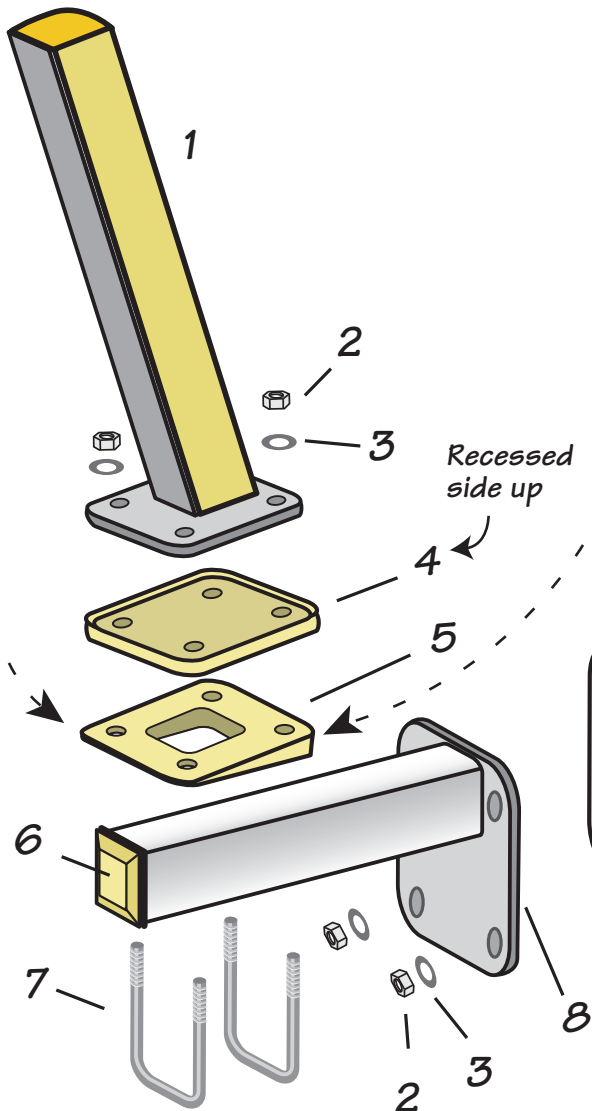

Hull Sav'r

22" Shock Absorbing Boat Guide Installation Instructions

Part #86104

No Wedge Damper

Parts List

#	Part #	Description	Qty
1	44023A	Side Guide 22"	2
2	10623	Lock Nut 3/8"	16
3	10502	Flat Washer 3/8"	16
4	48362	PVC Guide	2
5	48364	Damper Wedge	2
6	48363	End Cap Small 2x2	2
7	83073Z	U-Bolt 3/8 x 2.19 x 3.5	4
8	44049	Horizontal Side Guide	2
9	48365	Side Mount Damper	2
10	83074Z	U-Bolt for 3" Frames (3/8 x 3-3/16 x 3-3/4)	4
11	83075Z	U-Bolt for 4" Frames (3/8 x 4-3/16 x 3-3/4)	4
12	48360	U-Bolt Protectors	8